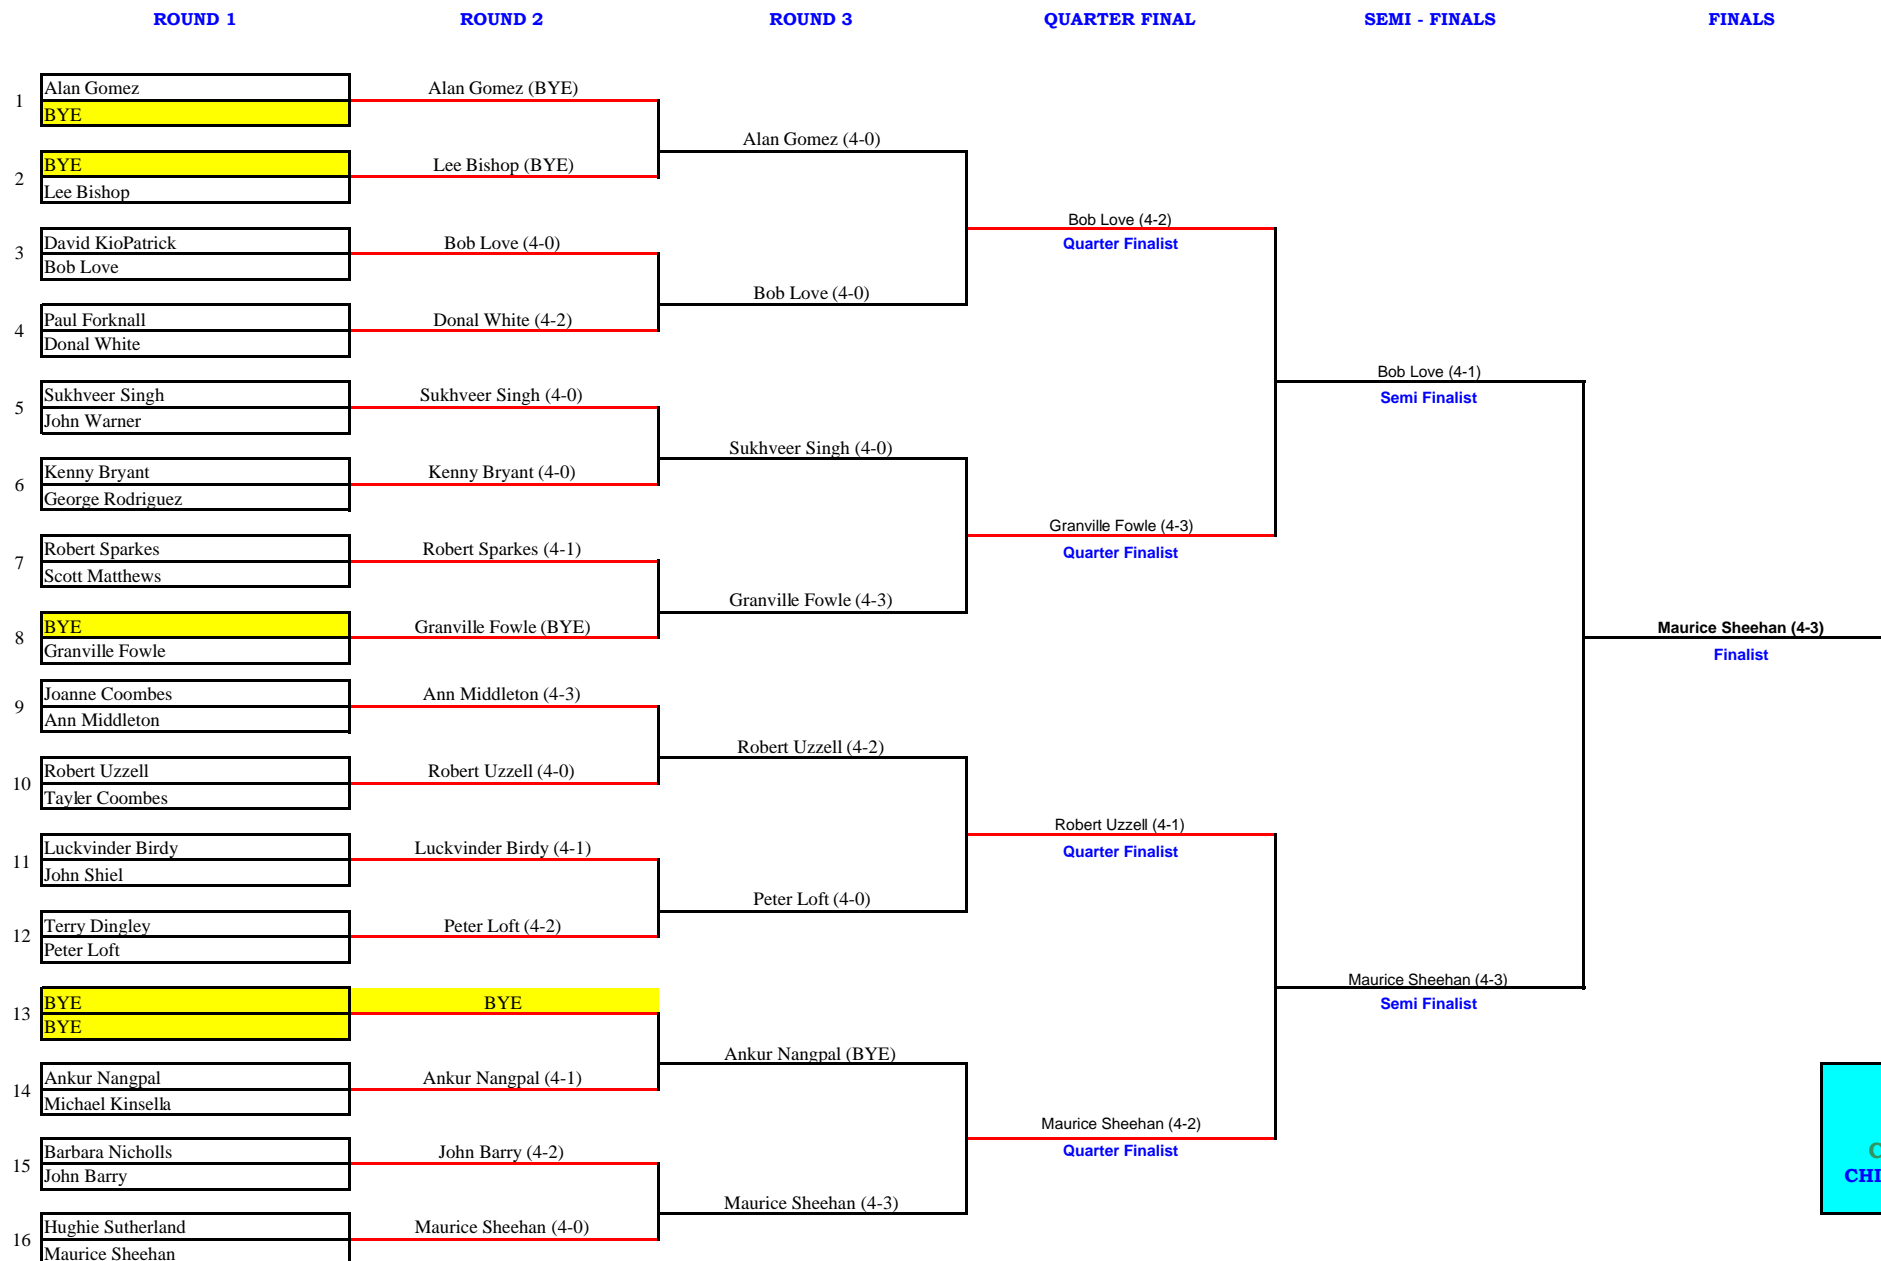

Royal Berkshire County Pool Association

2008 Berkshire Open
Competitions
27th JULY 2008
Cup Competition A
CHISWICK SNOOKER CLUB

Royal Berkshire County Pool Association

2008 Berkshire Open
Competitions
27th JULY 2008
Cup Competition B
CHISWICK SNOOKER CLUB

Royal Berkshire County Pool Association

2008 Berkshire Open
Competitions
27th JULY 2008
Plate Competition
CHISWICK SNOOKER CLUB