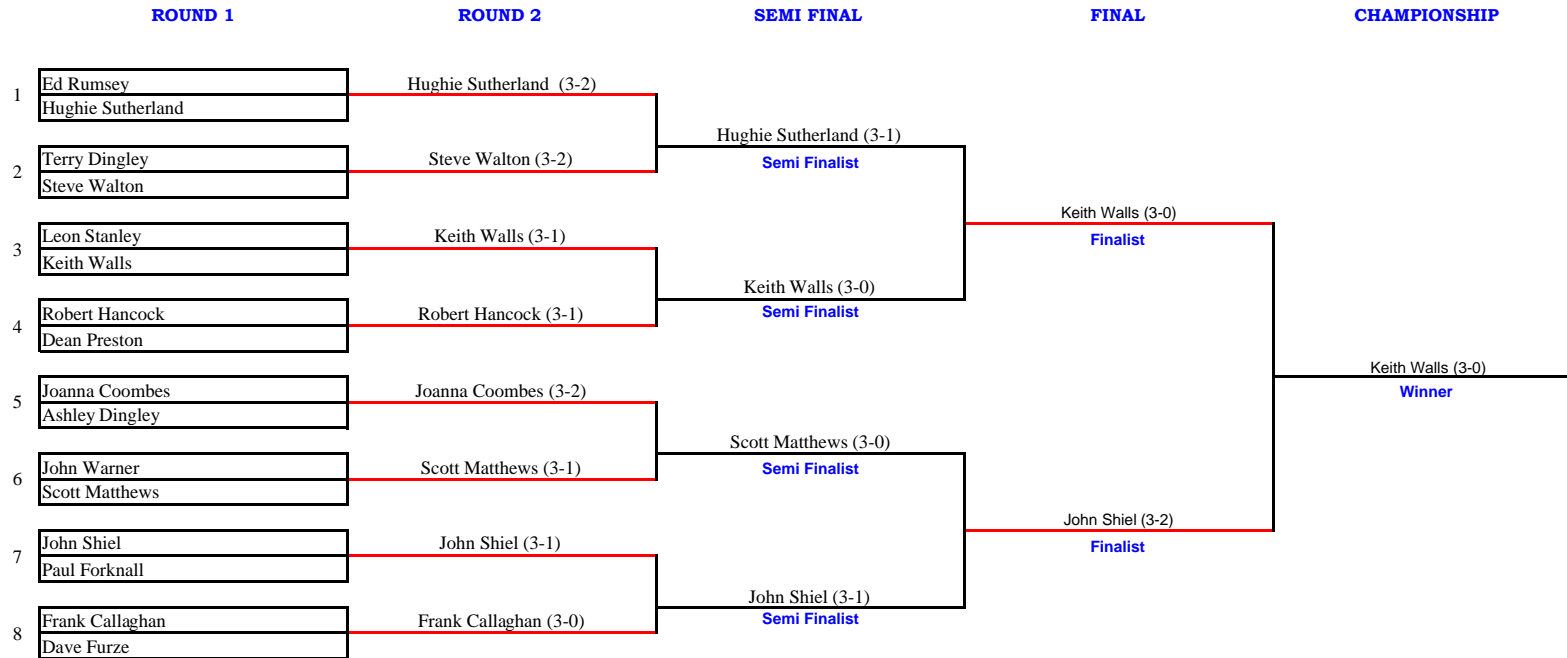

Royal Berkshire County Pool Association

2008 Berkshire Open
Competitions
27th JULY 2008
Cup Competition A
CHISWICK SNOOKER CLUB

Royal Berkshire County Pool Association

2008 Berkshire Open
Competitions
27th JULY 2008
Cup Competition B
CHISWICK SNOOKER CLUB

Royal Berkshire County Pool Association

2008 Berkshire Open
Competitions
27th JULY 2008
Plate Competition
CHISWICK SNOOKER CLUB