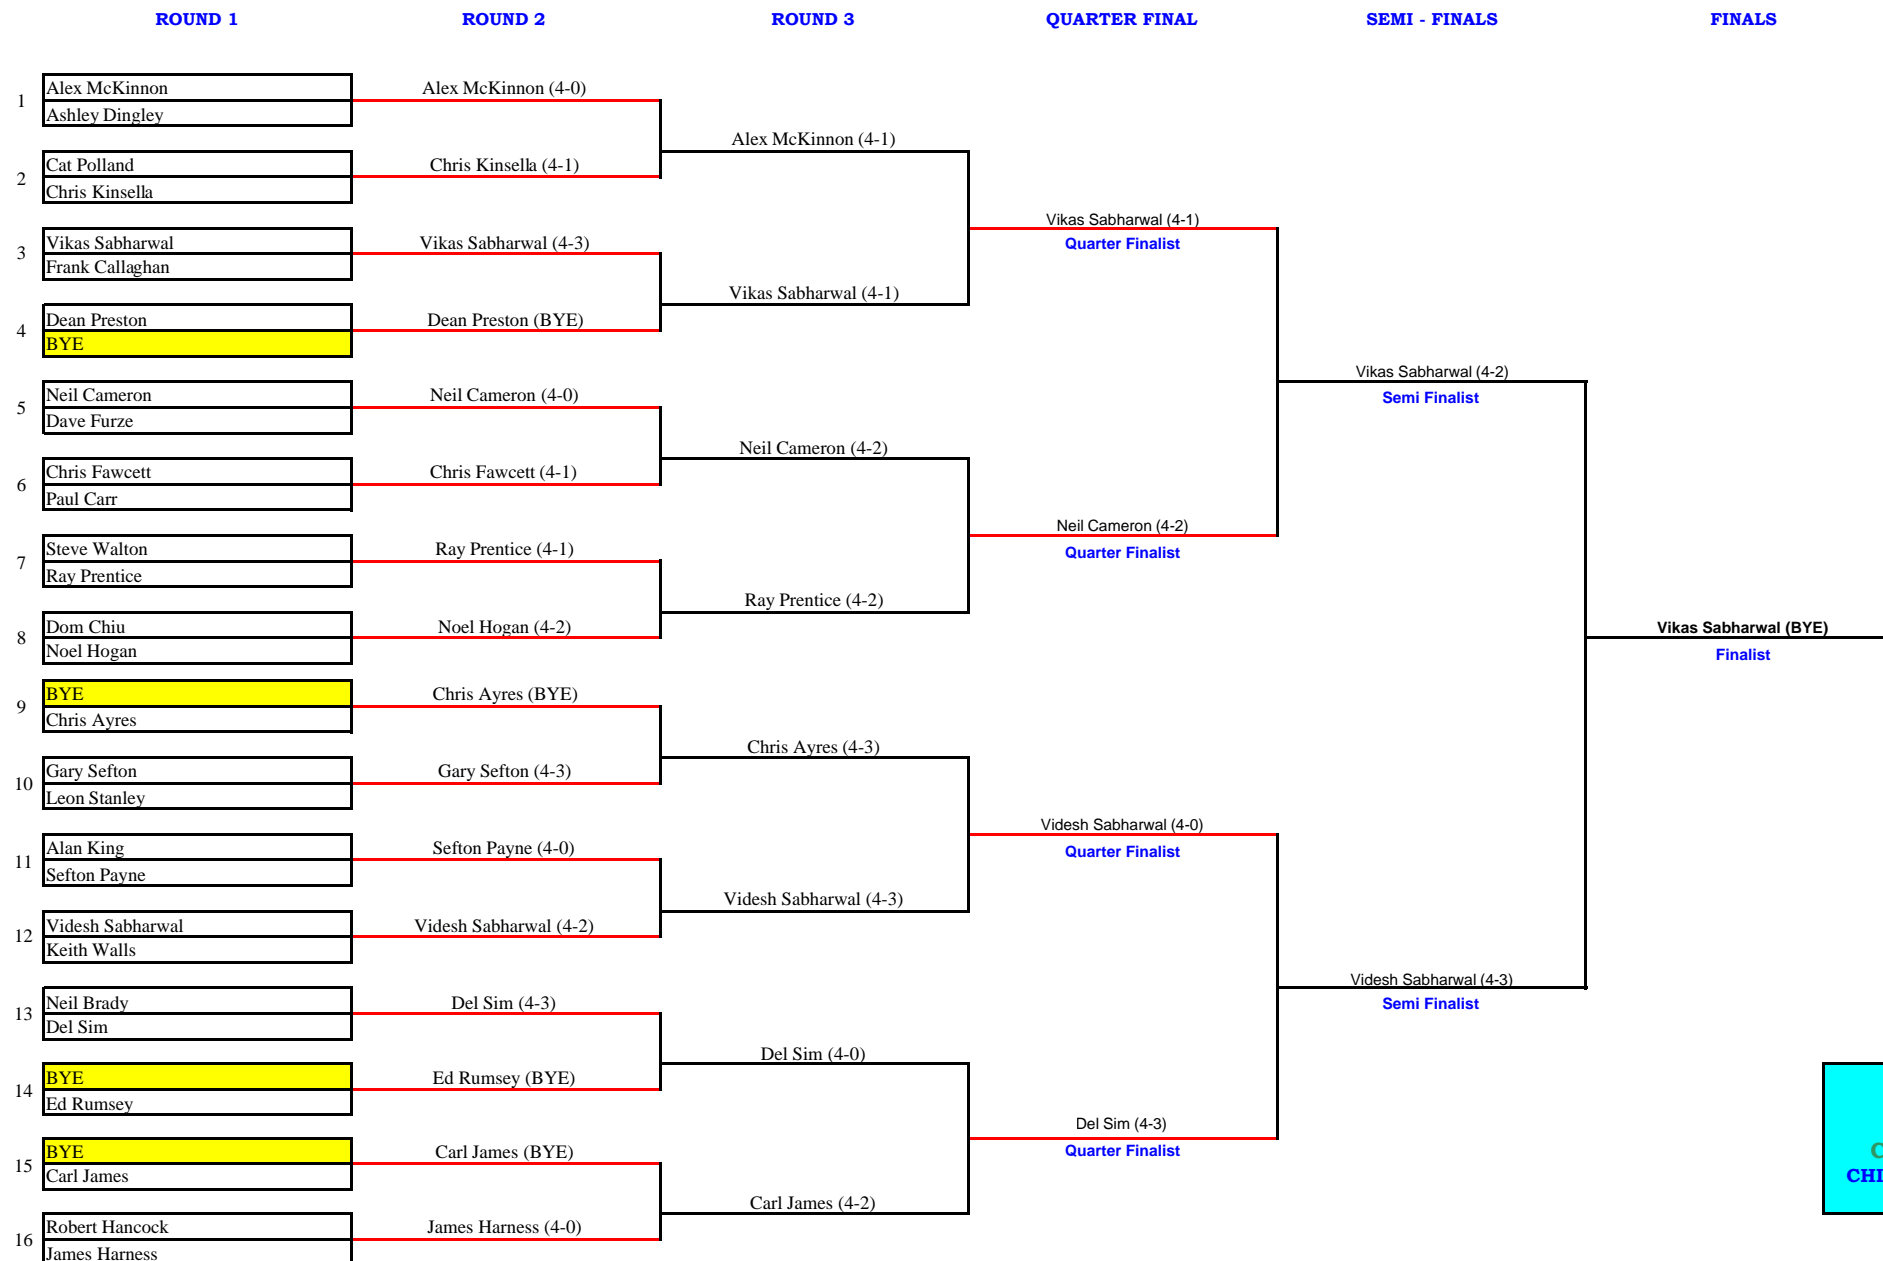

Royal Berkshire County Pool Association

2008 Berkshire Open
Competitions
27th JULY 2008
Cup Competition A
CHISWICK SNOOKER CLUB

Royal Berkshire County Pool Association

2008 Berkshire Open
Competitions
27th JULY 2008
Cup Competition B
CHISWICK SNOOKER CLUB

Royal Berkshire County Pool Association

2008 Berkshire Open
Competitions
27th JULY 2008
Plate Competition
CHISWICK SNOOKER CLUB